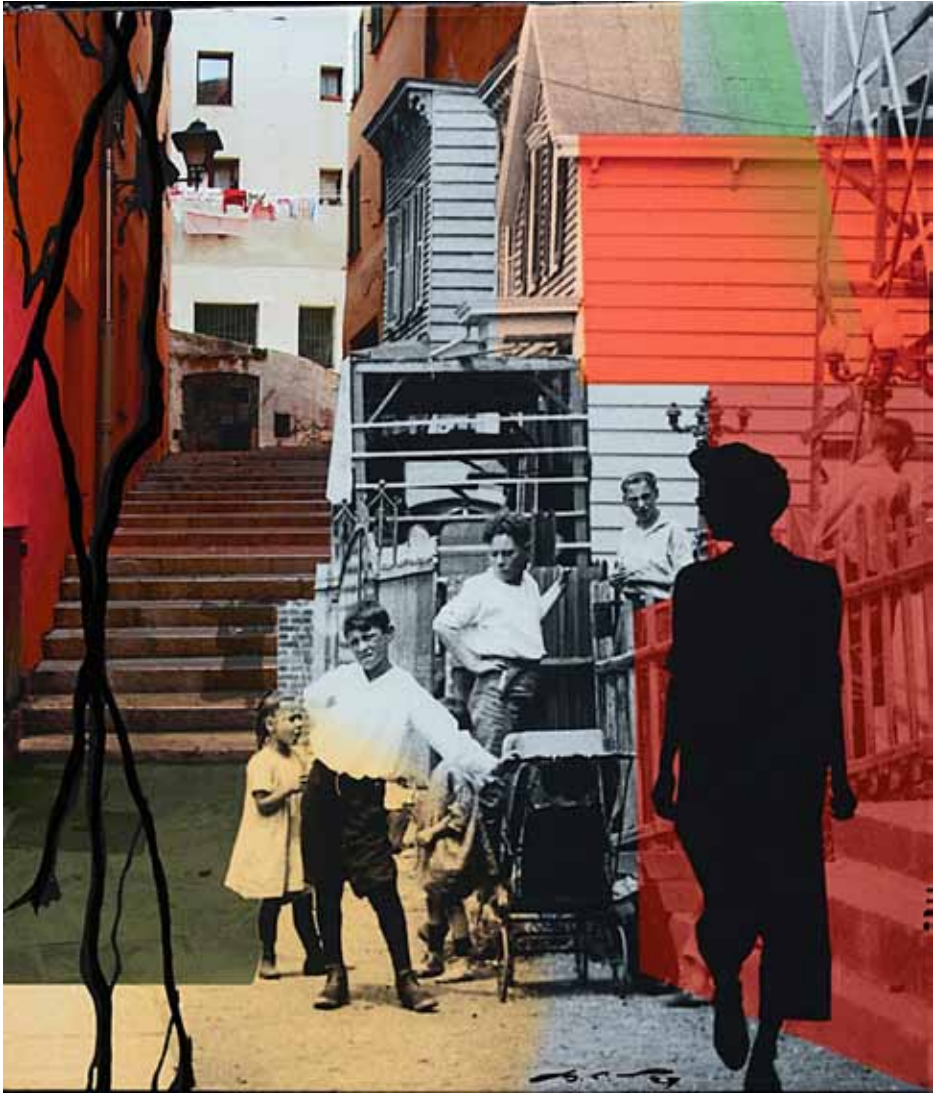

Betty Cristine Fog, France/Los Angeles